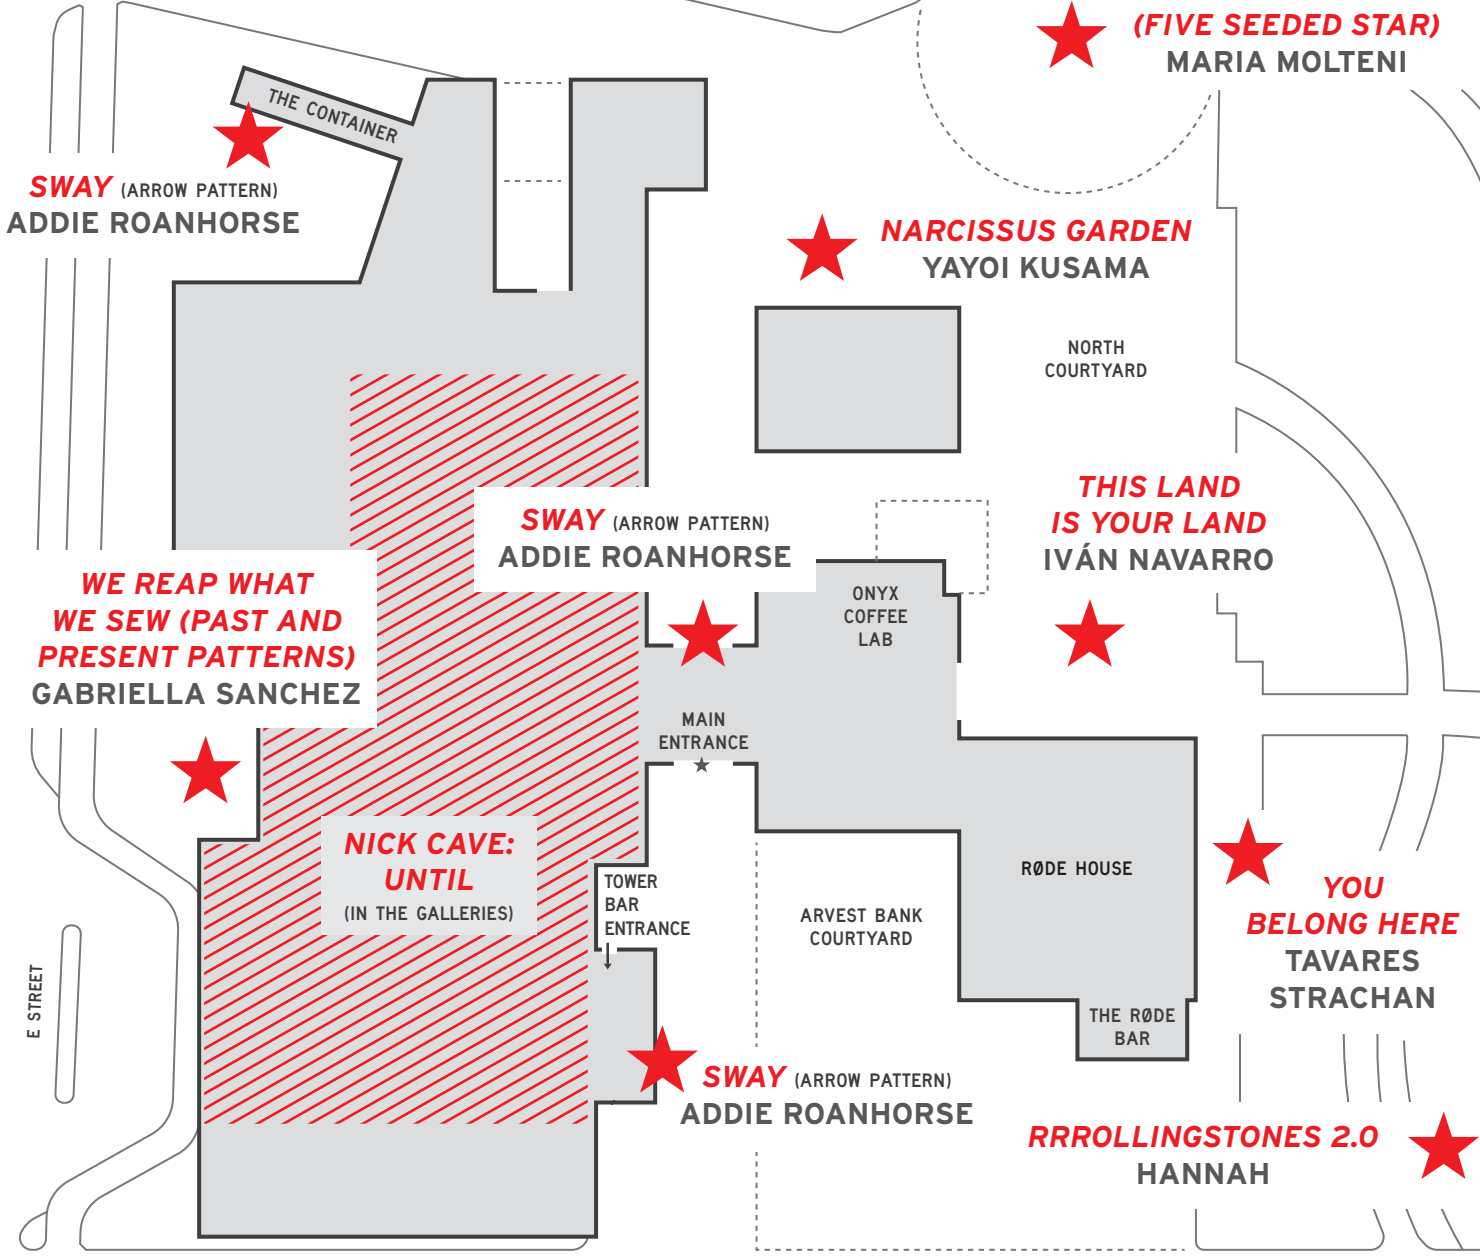

OUTDOOR ARTWORK AT THE MOMENTARY

↑ TO DOWNTOWN BENTONVILLE
AND CRYSTAL BRIDGES (1.5 MI)

E STREET

TO THE MOMENTARY GREEN
+ 8TH ST MARKET →