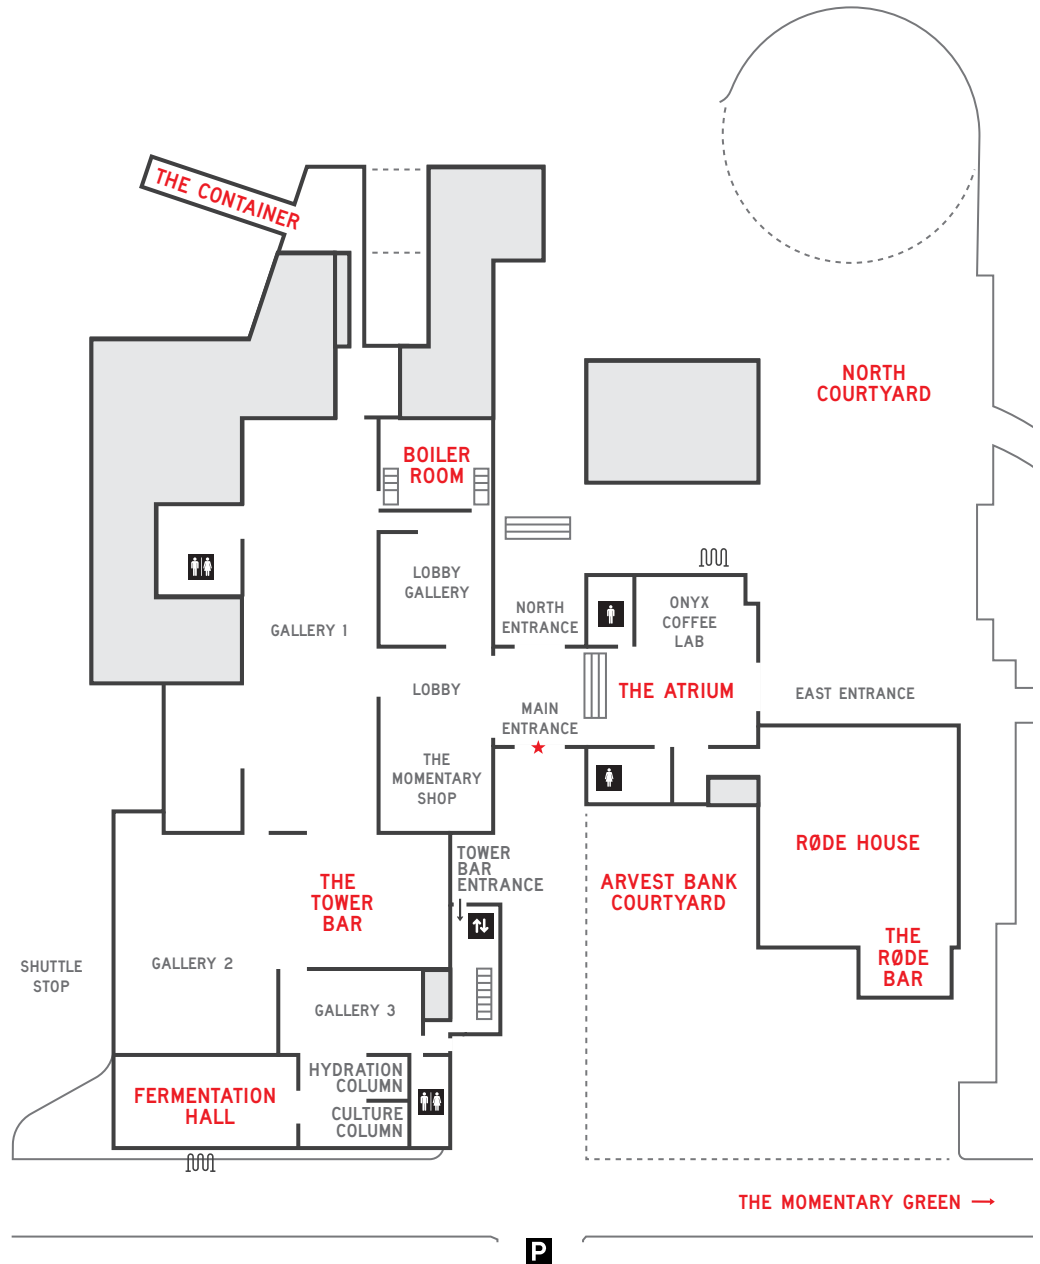

THE MOMENTARY EVENT VENUES

THE MOMENTARY

CONTACT

Jessica Gorman
Special Events Manager
479.657.2395
SpecialEvents@CrystalBridges.org

SPACE	DIMENSIONS	SQUARE FOOTAGE	CEILING HEIGHT	CLASSROOM	THEATER	60" BANQUET 10 PAX	RECEPTION
RØDE HOUSE	78 × 68	5495	18.4'	200	390	390	600
ATRIUM	54 × 35	2165	12'	N/A	N/A	N/A	200
BOILER ROOM	39 × 18	800	19'	N/A	N/A	N/A	40
FERMENTATION HALL	30 × 57	2486	23'	150	200	125	200
CONTAINER	8 × 52	1150	7.6'	N/A	N/A	25	40
CONTAINER LOBBY	18 × 26	592	11'	N/A	N/A	N/A	40
TOWER BAR	49 × 62	3129	10.3'	N/A	N/A	75	100
MOMENTARY GREEN	425 × 477	157,600	N/A	N/A	N/A	800	4000